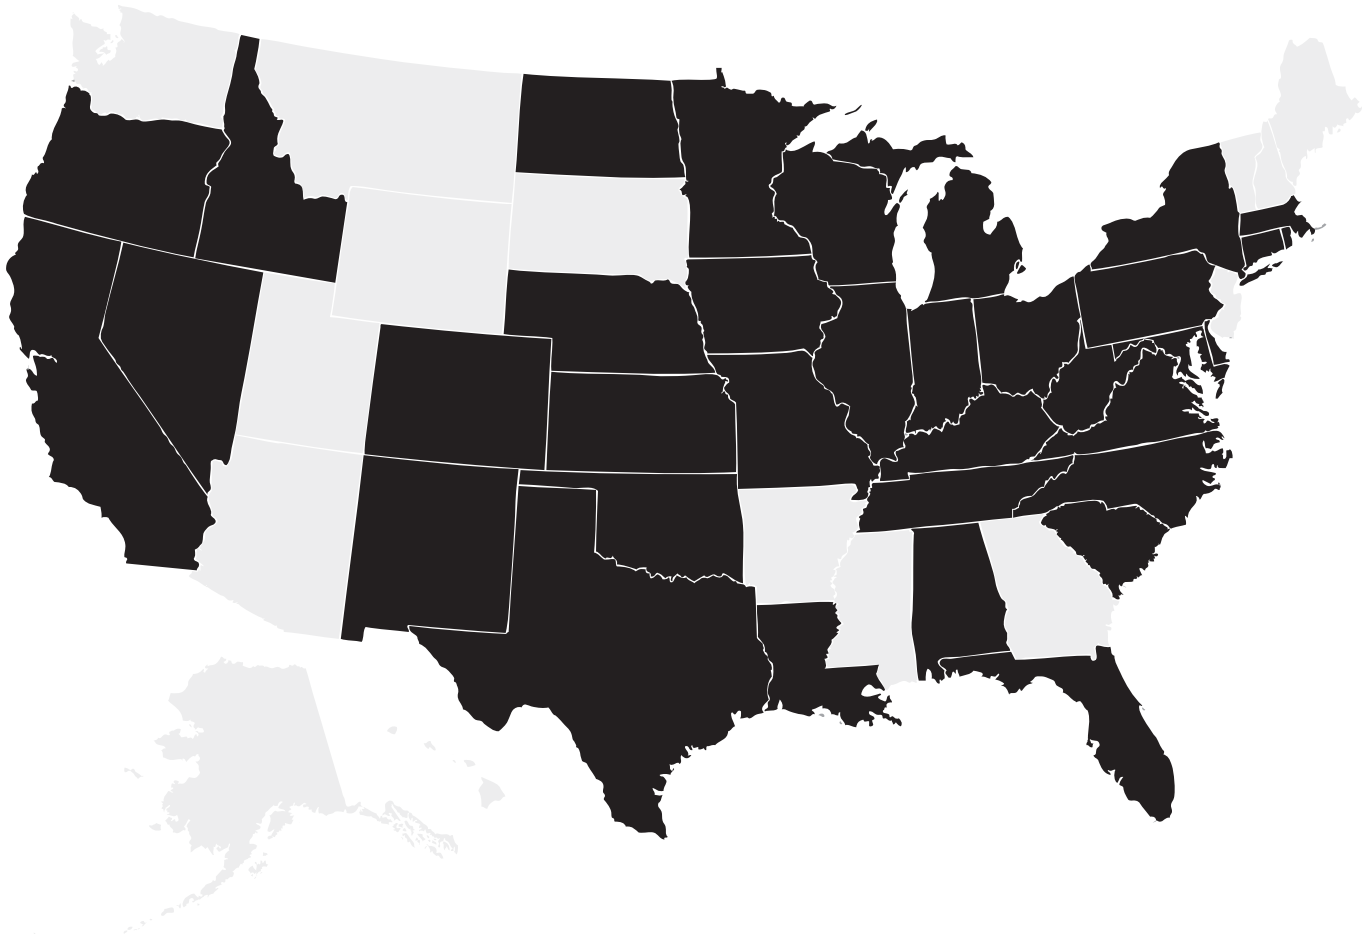

FIRM OVERVIEW

IN-FORMSTUDIO.COM

INFORM

INFORM Studio is a woman-owned practice with offices in Metro Detroit and Chicago. We work as a multidisciplinary team of architects, interior designers, engineers, and urban designers on projects of varying scales and typologies, in locations all across the globe.

STATES WE'RE LICENSED

Alabama	Indiana	Nebraska	Pennsylvania
California	Kansas	Nevada	Rhode Island
Colorado	Kentucky	New York	South Carolina
Connecticut	Louisiana	New Mexico	Tennessee
Delaware	Maryland	North Carolina	Texas
Florida	Massachusetts	North Dakota	Virginia
Idaho	Michigan	Ohio	West Virginia
Iowa	Minnesota	Oklahoma	Wisconsin
Illinois	Missouri	Oregon	