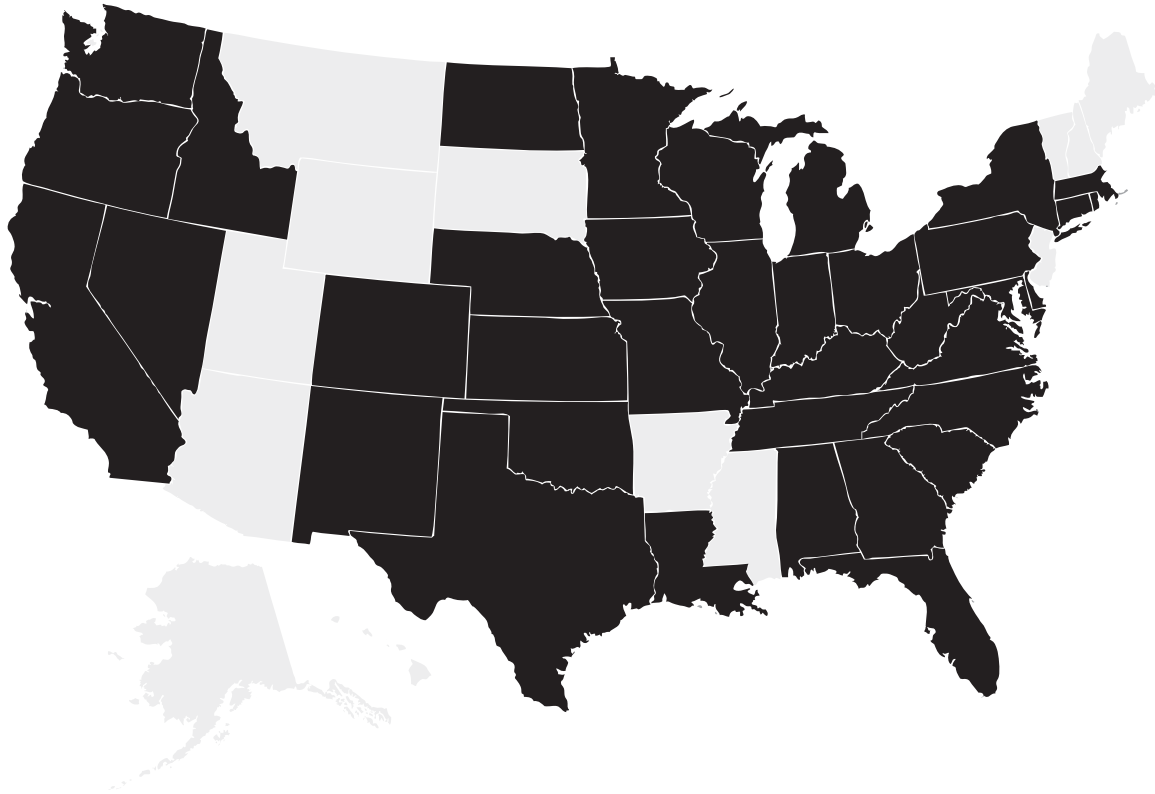

# FIRM OVERVIEW

**FOUNDED IN 2000, INFORM STUDIO IS A WOMAN-OWNED PRACTICE WITH OFFICES IN METRO DETROIT AND CHICAGO. WE WORK AS A MULTIDISCIPLINARY TEAM OF ARCHITECTS, INTERIOR DESIGNERS, ENGINEERS, URBAN AND COMPUTATIONAL DESIGNERS ON PROJECTS IN THE REALM OF CULTURAL, RETAIL, MIXED-USE, URBAN DESIGN AND HOUSING.**

**STATES WE'RE LICENSED**

Alabama	Idaho	Massachusetts	North Carolina	Tennessee
California	Iowa	Michigan	North Dakota	Texas
Colorado	Illinois	Minnesota	Ohio	Virginia
Connecticut	Indiana	Missouri	Oklahoma	West Virginia
DC	Kansas	Nebraska	Oregon	Washington
Delaware	Kentucky	Nevada	Pennsylvania	Wisconsin
Florida	Louisiana	New York	Rhode Island	
Georgia	Maryland	New Mexico	South Carolina	